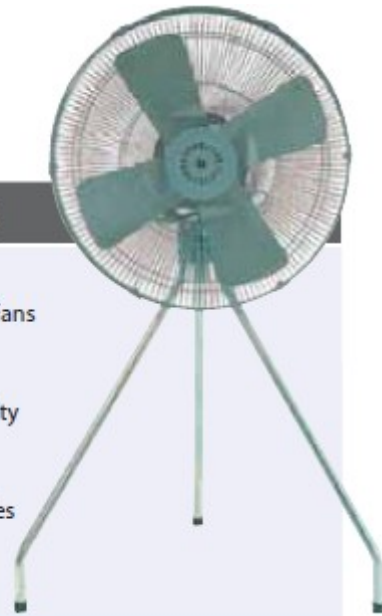

## INDUSTRIAL WORKSHOP FANS

Part No.	TPF24	TPF30
Blade Diameter	600mm ( 24")	750mm ( 30")
No. of Blades	3	3
Motor	240V 3 Speed	240V 3 Speed
Flow Rate	185m <sup>3</sup> /min	290m <sup>3</sup> /min
Features	Oscillating Function Height Adjustable Powder Coated Stand, Rubber Feet Zinc Coated Mesh	
Part No.	Description	
TWF30	30" Wall Mount Fan As Above	

### EXTRA HEAVY DUTY TYPE

- These Are True Heavy Duty Industrial Fans With Superior Output & Low Noise
- The Motors Are Finned Industrial Quality
- The High Output & Quiet Running Is Due To The 4 x 165mm Steel Fan Blades
- The Solid 3 Leg Tripod Stand Provides Excellent Stability

Part No.	JSP24FAN/OS
Blade Diameter	600mm ( 24")
No. of Blades	4 x 165mm Steel
Motor	240V Single Speed
Features	Oscillating Function Height Adjustable Tripod Stand, Zinc Coating High Output, Low Noise
Part No.	Description
JSP24FAN/WM	As Above In Wall Mount Version